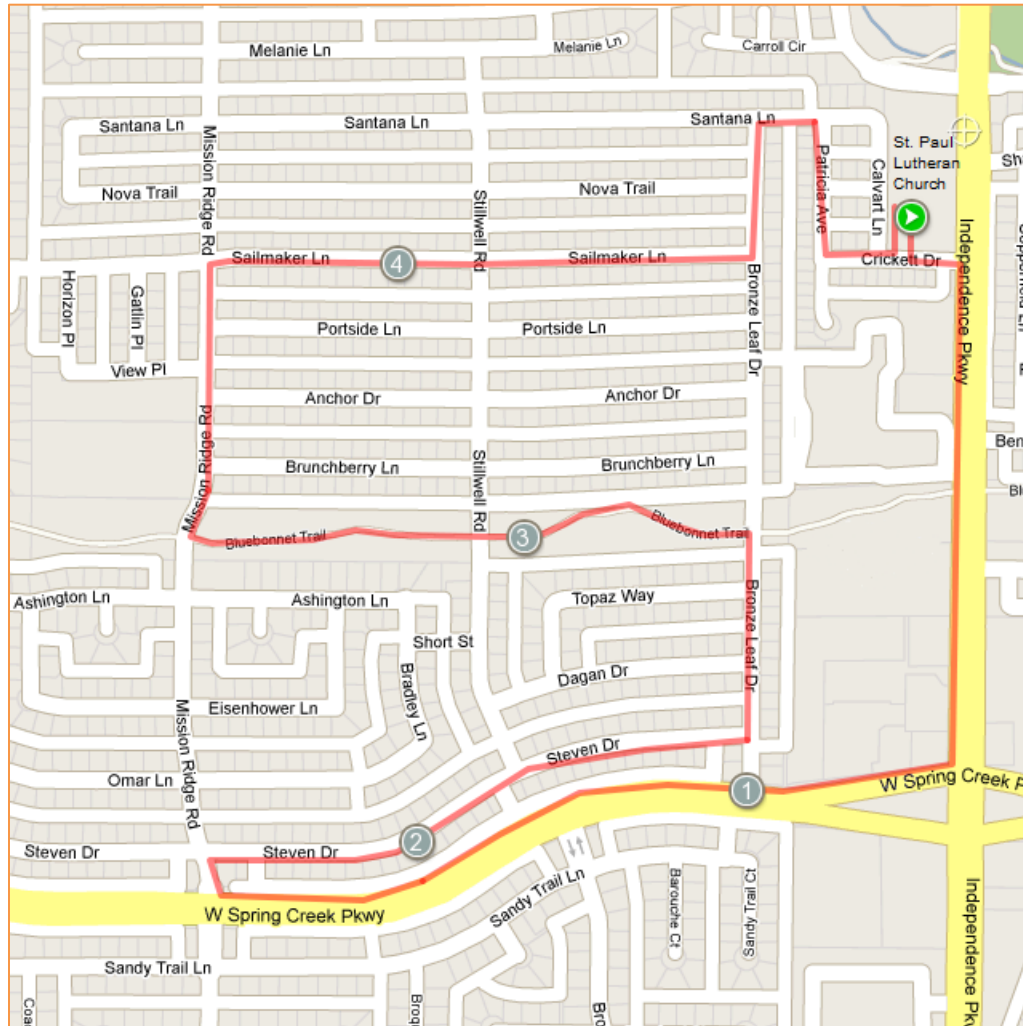

Run with the Son 5K/10K Course Map

5K COURSE DESCRIPTION:

Start/Finish in parking lot of:

St. Paul Lutheran Church
6565 Independence Pkwy
Plano, TX 75023

South to Crickett Dr

East (Left) to Independence Pkwy*

South (Right) on Independence Pkwy*

Right (West) on W. Spring Creek Pkwy*

Right (Northwest) on Mission Ridge Rd

East (Right) on Steven Dr

North (Left) on Bronze Leaf Dr

Left (West) on Bluebonnet Trail

Stay on Bluebonnet Trail, Crossing Stillwell Rd

Exit Trail Right (North) on Mission Ridge Rd

Right (East) on Sailmaker Ln

Left (North) on Bronze Leaf Dr

Right (East) on Santana Ln

Right (South) on Patricia Ave

Left (East) on Crickett Dr

Cross Calvert

Left (North) into church driveway to Start/Finish Line

- **10K RUNNER REPEAT THIS ROUTE** -

*Right Lane Only on Independence and Spring Creek Pkwy